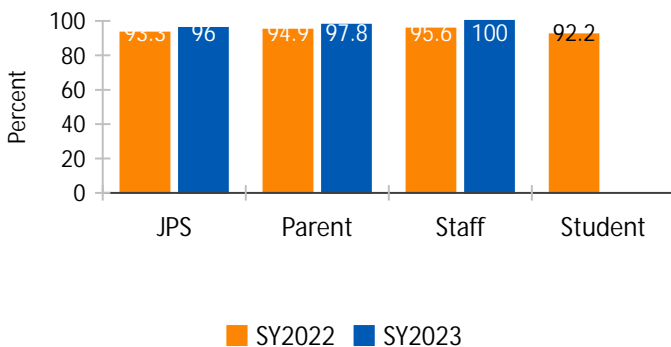

3. Teachers hold high expectations and provide instructional activities in which students can take an active role in their own learning.