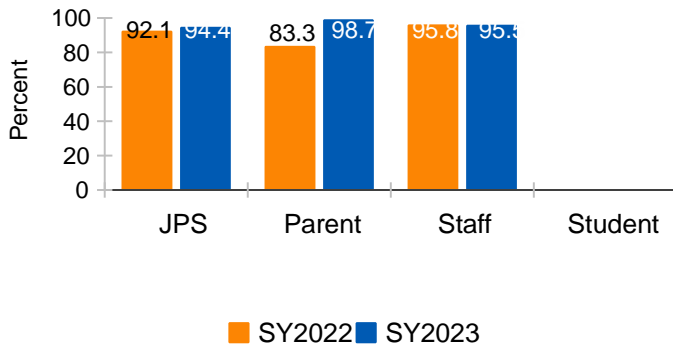

Key Elementary School

 699 West McDowell Road
 Jackson MS 39204
 (601)3714374

 Principal
 Elana Tate

1. Leaders have established processes to develop the vision, mission, and strategic goals to improve student outcomes.