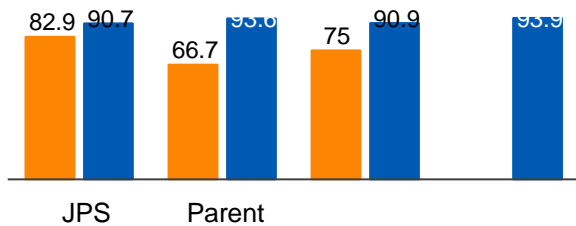

2. I am satisfied with the quality of the educational program offered to students in our school or district.